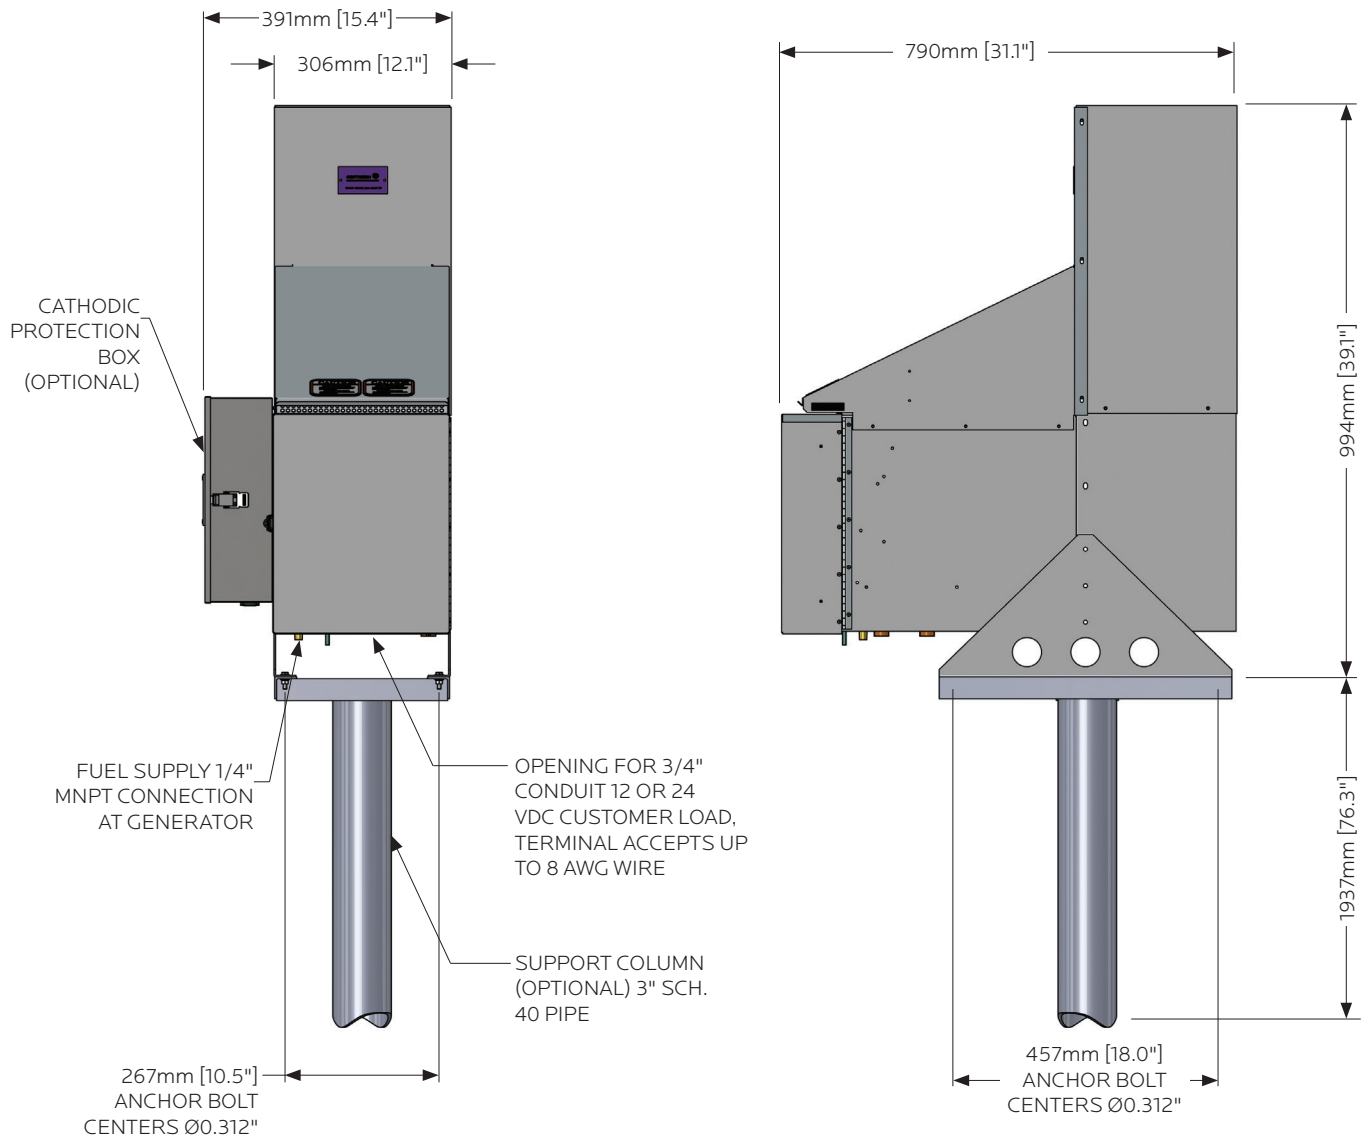

NOTES:

Generator Weight: 60 kg [132 lb]

Model: P-5100

Certified to CSA Std. T.I.L. R-10

Gentherm Global Power Technologies

p 403 236 5556

e gptsales@gentherm.com

w genthermglobalpower.com

16, 7875 – 57 Street SE

Calgary, Alberta, Canada T2C 5K7