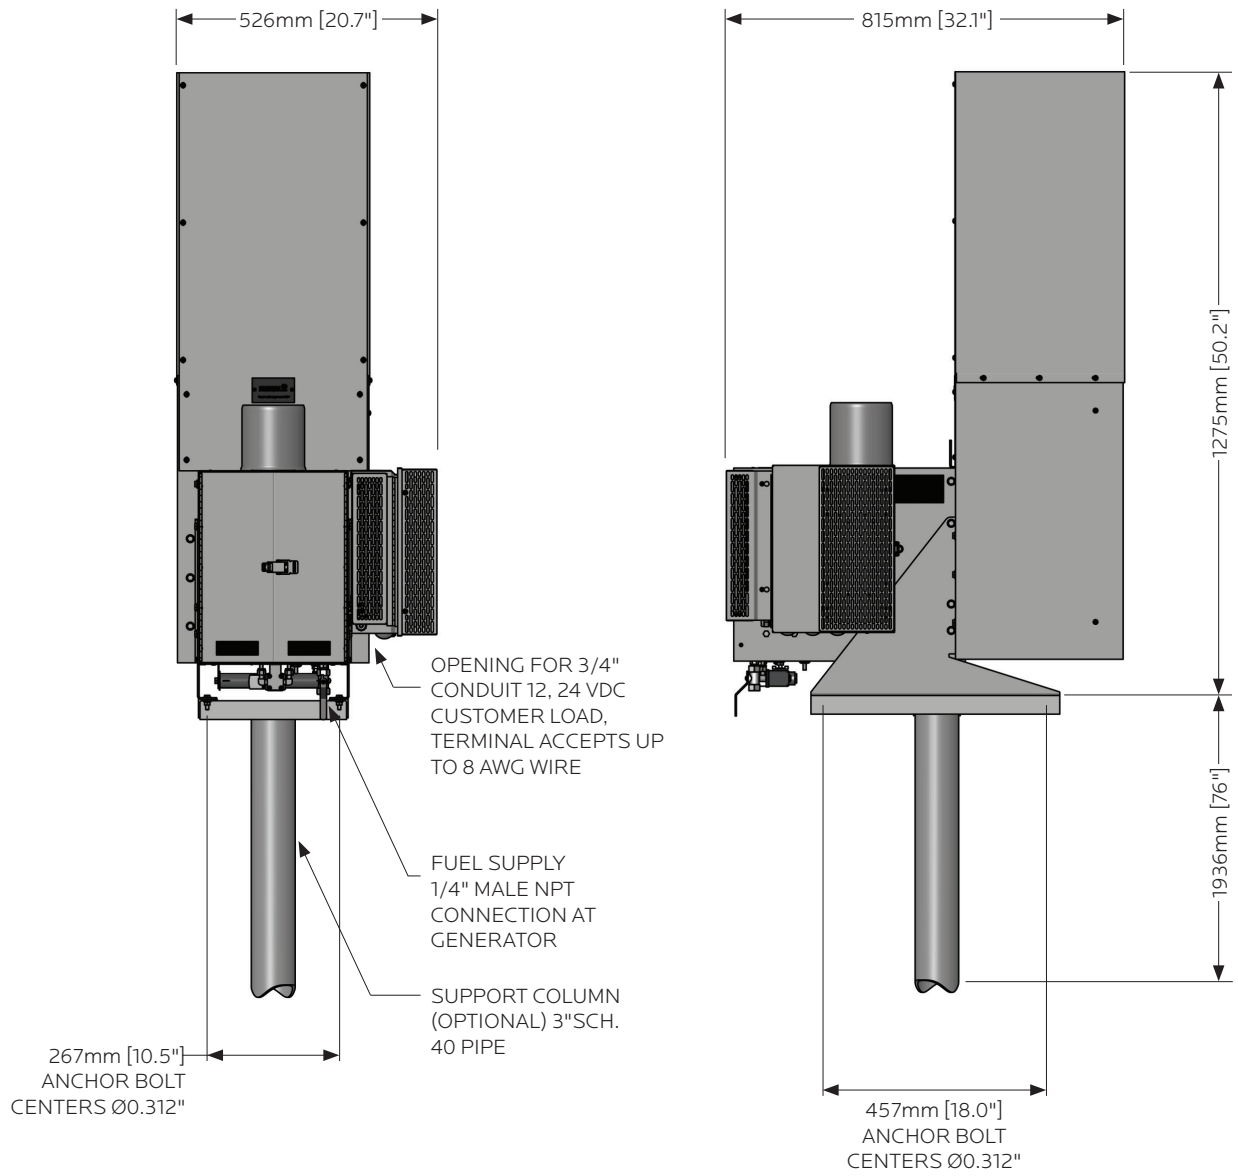

NOTES:

Generator Weight: 100 kg [221 lb]

Model: 5220

Gentherm Global Power Technologies

p 403 236 5556

e gptsales@gentherm.com

w genthermglobalpower.com

16, 7875 – 57 Street SE

Calgary, Alberta, Canada T2C 5K7